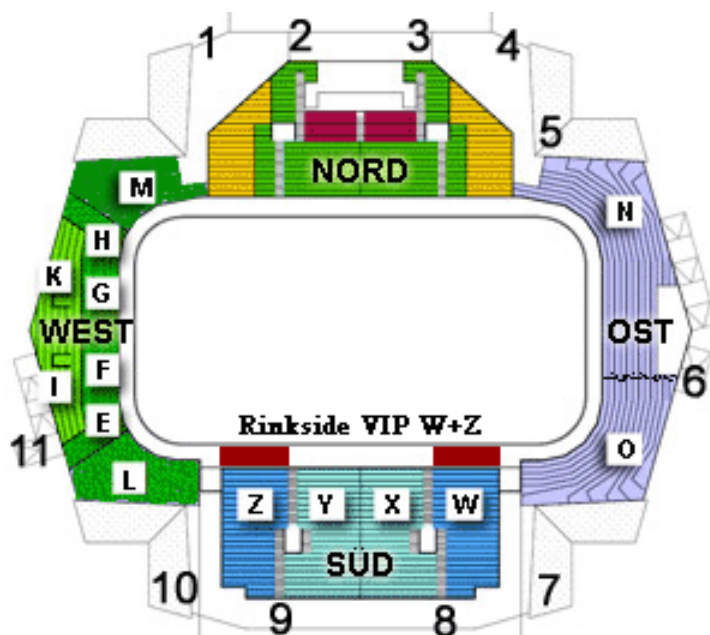

Ticket Prices Spengler Cup 2015

Seat	Sector	Single Ticket	Permanent Ticket
Nord	Business A1+A2	CHF 170	CHF 1'700
Nord	Middle B1+B2	CHF 125	CHF 1'250
Nord	Stairs C1+C2	CHF 125	CHF 1'250
Nord	Side C3+D3	CHF 110	CHF 1'100
Süd	Middle X+Y	CHF 115	CHF 1'150
Süd	Side W+Z+L	CHF 105	CHF 1'050
Süd	Rinkside VIP W+Z	CHF 190	CHF 1'900
West	E+F+G+H+I+K	CHF 105	CHF 1'050

Standing	Single Ticket	Permanent Ticket
Adults	CHF 32	CHF 320
Children and Young People till 18 years	CHF 17	CHF 170

Presenting Partner

Gold Partner

Official
Broadcaster